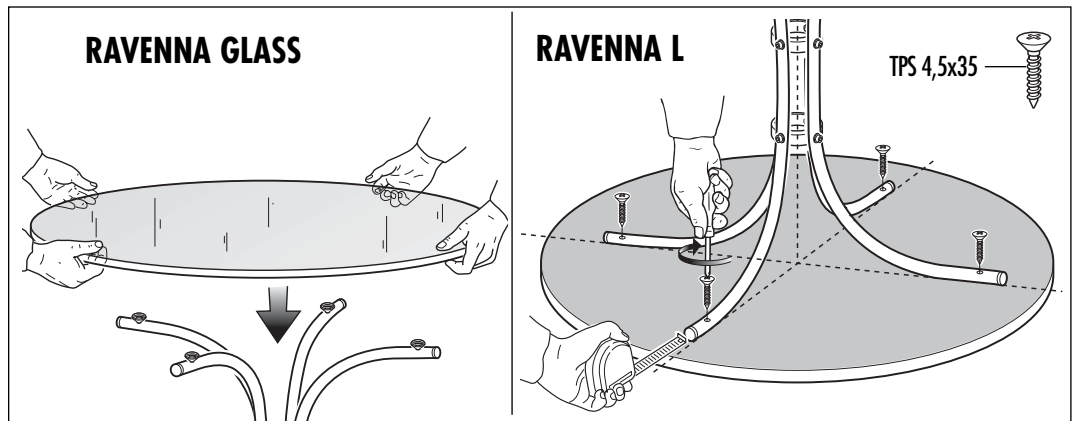

RAVENNA GLASS - RAVENNA L

Ref.	DETAIL	Pcs.
1 A	RAVENNA GLASS  Ø 900x18	1
	RAVENNA L  Ø 900x8	
2 B		4
3 C		2
4 D	RAVENNA GLASS 	4
	RAVENNA L  TPS 4,5x35	
5 E	 Ø5	1
6 F	 Ø 25	8
7 I	 M6	8
8 M	 M6x40	8
9 N	 Ø 12 - 6,5	8

TOOLS for RAVENNA L (not included)

H9610L-3 BL/WH

<p>(1)X1</p> 	<p>(6)X8</p> 
<p>(2)X1</p> 	<p>(7)X4</p> 
<p>(3)X1(L)X1(R)</p> 	<p>(8)X2</p> 
	<p>(9)X4</p> 
	<p>(10)X4</p> 
<p>(4)X1</p> 	<p>(11)X4</p> 
<p>(5)X1(L)X1(R)</p> 	<p>(12)X2</p> 