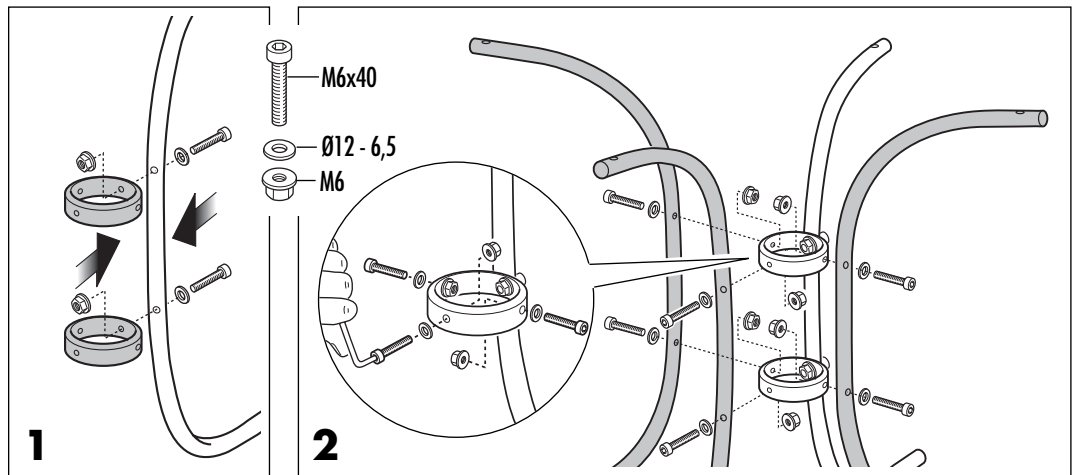

RAVENNA GLASS - RAVENNA L

Ref.	DETAIL	Pcs.
1 A	RAVENNA GLASS  Ø 900x18	1
	RAVENNA L  Ø 900x8	
2 B		4
3 C		2
4 D	RAVENNA GLASS 	4
	RAVENNA L  TPS 4,5x35	
5 E	 Ø5	1
6 F	 Ø 25	8
7 I	 M6	8
8 M	 M6x40	8
9 N	 Ø 12 - 6,5	8

TOOLS for RAVENNA L (not included)

H9610L-3 BL/WH

<p>(1)X1</p> 	<p>(6)X8</p> 
<p>(2)X1</p> 	<p>(7)X4</p> 
<p>(3)X1(L)X1(R)</p> 	<p>(8)X2</p> 
	<p>(9)X4</p> 
	<p>(10)X4</p> 
<p>(4)X1</p> 	<p>(11)X4</p> 
<p>(5)X1(L)X1(R)</p> 	<p>(12)X2</p> 