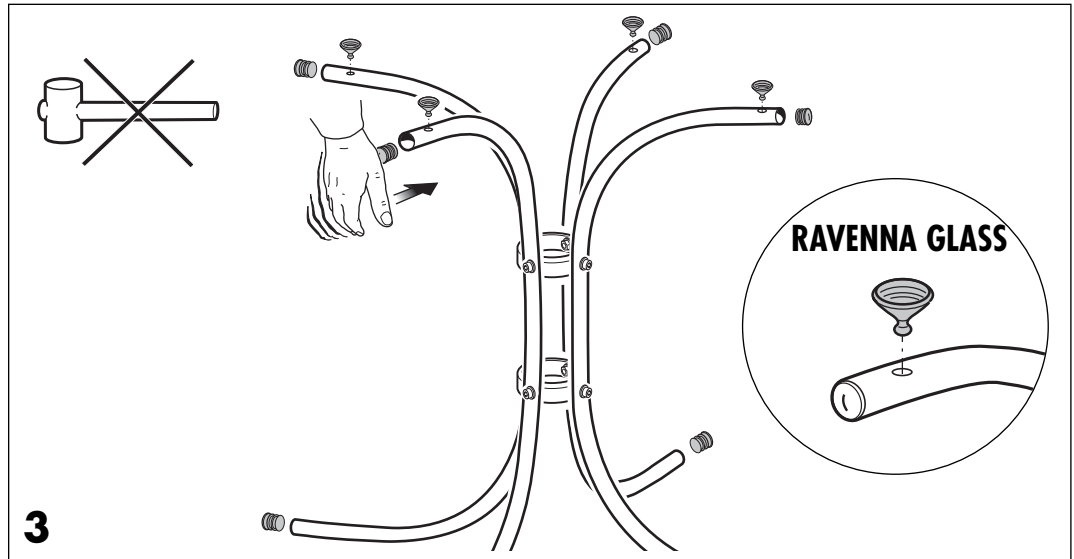

RAVENNA GLASS - RAVENNA L

Ref.	DETAIL	Pcs.
1 A	RAVENNA GLASS  Ø 900x18	1
	RAVENNA L  Ø 900x8	
2 B		4
3 C		2
4 D	RAVENNA GLASS 	4
	RAVENNA L  TPS 4,5x35	
5 E	 Ø5	1
6 F	 Ø 25	8
7 I	 M6	8
8 M	 M6x40	8
9 N	 Ø 12 - 6,5	8

TOOLS for RAVENNA L (not included)

H9610L-3 BL/WH

<p>(1)X1</p> 	<p>(6)X8</p> 
<p>(2)X1</p> 	<p>(7)X4</p> 
<p>(3)X1(L)X1(R)</p> 	<p>(8)X2</p> 
	<p>(9)X4</p> 
	<p>(10)X4</p> 
<p>(4)X1</p> 	<p>(11)X4</p> 
<p>(5)X1(L)X1(R)</p> 	<p>(12)X2</p> 